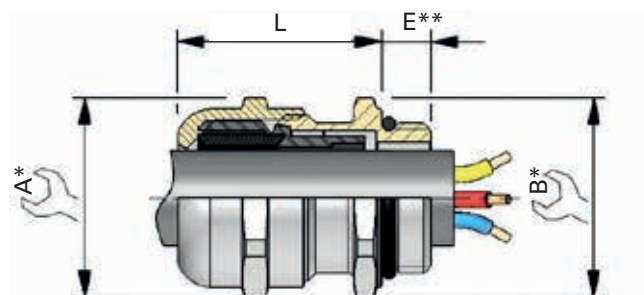

Technical specification

Suitable for the following cable types:

- Non-armoured cable
- Braided cable

Operating temperature:

Neoprene seal: -20°C to +80°C

Material:

Nickel-plated brass for superior corrosion resistance.
316 stainless steel long fixing thread option available.
It is recommended that a suitable lubricant is used on all threads of stainless steel and aluminum versions.

IECEX certificate no: IECEX INE 13.0003X

Marine certificate no: BV 40909_A0 (shipping application)

* For 'across corners' dimensions, multiply 'across flats' dimensions by 1.1

** For 'E' see thread dimension page 89

SELECTION TABLE		DIMENSIONS				GLAND SIZE	CATALOG NUMBER ISO (NICKEL-PLATED BRASS)	CATALOG NUMBER ISO (316 STAINLESS STEEL LONG FIXING THREAD)
THREAD SIZE	BRAID THICKNESS	CABLE DIAMETER MIN - MAX	A	B	L (LENGTH)			
ISO								
12	0.70	4.0 - 6.5	15	15	18	4	CAP192124V1	CAP192129V1
16	0.70	4.0 - 6.5	15	18	18	4	CAP192154V1	CAP192159V1
16	0.70	5.5 - 10.0	20	20	24	5	CAP192164V1	CAP192169V1
20	0.70	5.5 - 10.0	20	22	24	5	CAP192194V1	CAP192199V1
20	0.80	7.5 - 13.0	24	24	27	6	CAP192204V1	CAP192209V1
25	0.80	7.5 - 13.0	24	27	27	6	CAP192244V1	CAP192249V1
25	0.85	11.5 - 18.0	30	30	28	7	CAP192254V1	CAP192259V1
32	0.85	11.5 - 18.0	30	34	28	7	CAP192314V1	CAP192319V1
32	0.95	17.5 - 24.5	38	38	30	8	CAP192324V1	CAP192329V1
40	0.95	17.5 - 24.5	38	43	30	8	CAP192394V1	CAP192399V1
40	1.00	24.0 - 32.0	47	47	33	9	CAP192404V1	CAP192409V1
50	1.00	24.0 - 32.0	47	54	33	9	CAP192494V1	CAP192499V1
50	1.15	31.0 - 40.5	57	57	37	10	CAP192504V1	CAP192509V1
63	1.15	31.0 - 40.5	57	68	37	10	CAP192624V1	CAP192629V1
63	1.75	39.0 - 53.0	75	75	48	11	CAP192634V1	CAP192639V1