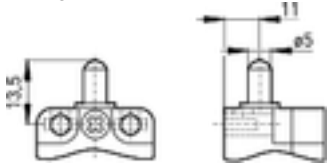

## Miniature limit switches // C 500

### Ordering details

Plunger

Type  
C 500 1Ö/1S

Order no.  
48001001

Adjustable plunger ST

Type  
C 500 ST 1Ö/1S

Order no.  
48005001

Roller plunger R