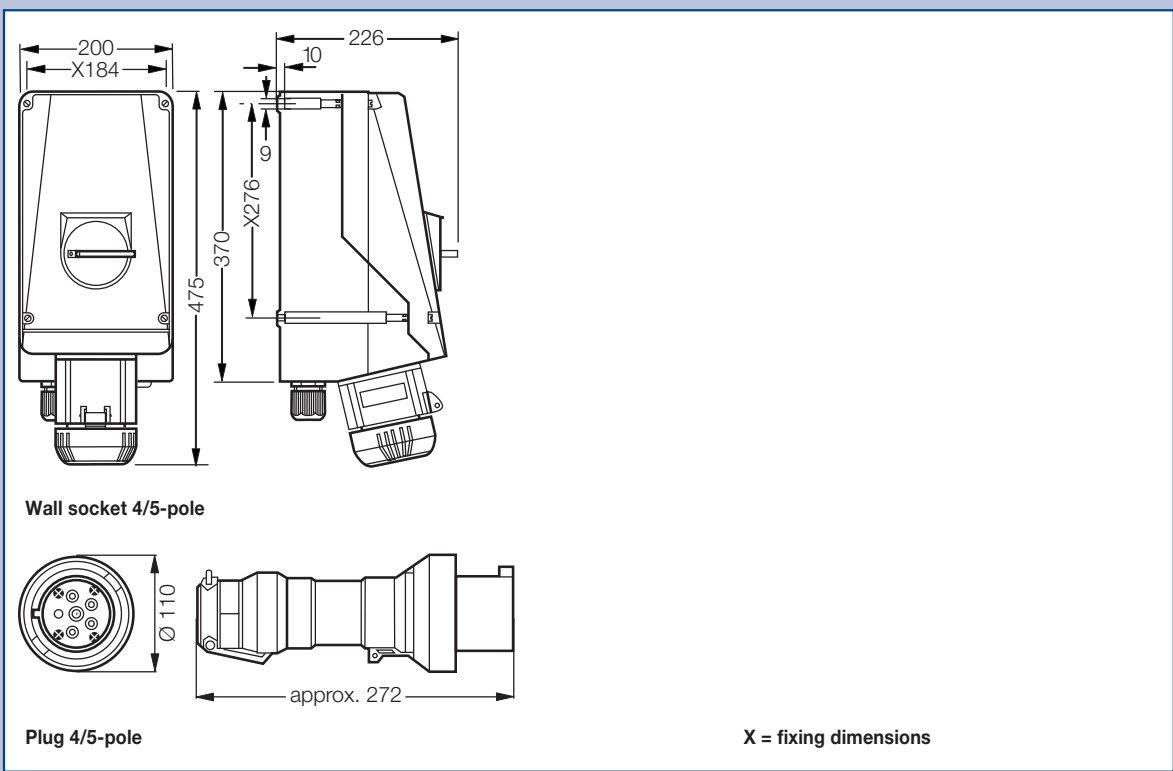

**| 63 A 4- and 5-pole up to 690 V |**

Wall socket

Plug

**Dimension drawing | Wiring diagram**

Dimensions in mm