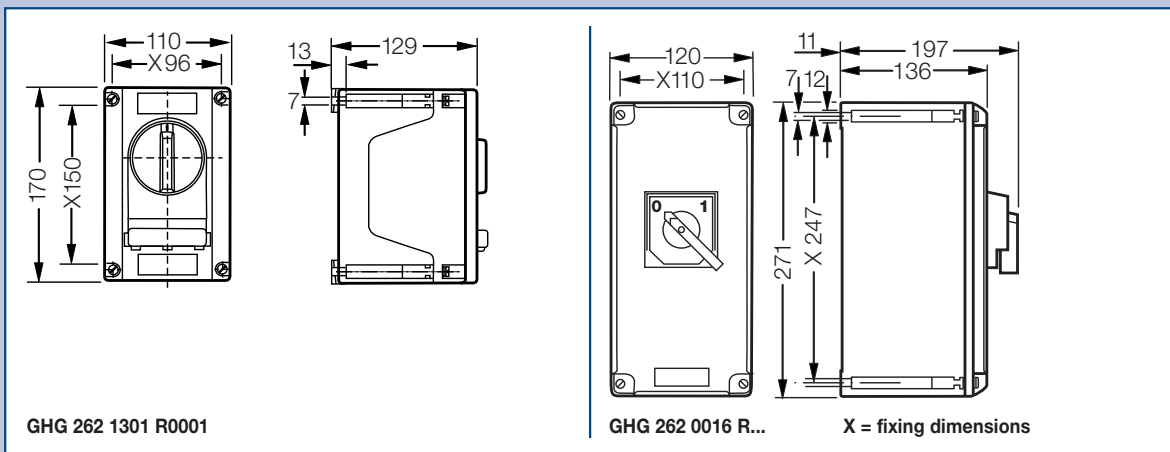

| Ex-Main current switches |

3-pole, 20 A change-over

3-pole, 20 A 0-1

Dimension drawing

Dimensions in mm

- 1
- 2
- 3
- 4
- 5
- 6
- 7
- 8
- 9
- 10
- 11
- 12