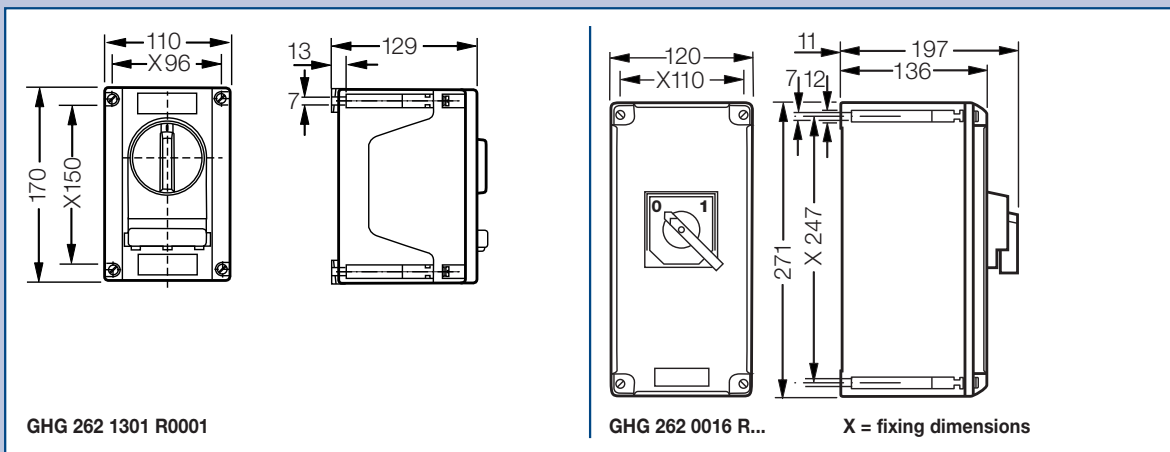

**| Ex-Main current switches |**

3-pole, 20 A change-over

3-pole, 20 A 0-1

**Dimension drawing**

Dimensions in mm

- 1
- 2
- 3
- 4
- 5
- 6
- 7
- 8
- 9
- 10
- 11
- 12