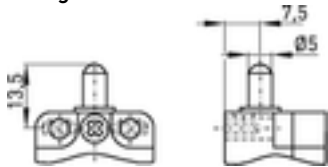

## Miniature limit switches // C 50

### Ordering details

Plunger

Type  
C 50 10/1S

Order no.  
49001001

Adjustable plunger ST

Type  
C 50 ST 10/1S

Order no.  
49005001

Adjustable plunger cap K