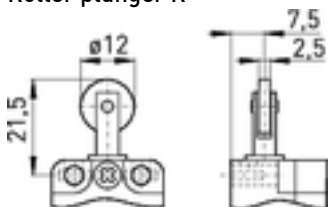

### Ordering details

Plunger

Type  
C 50 10/1S

Order no.  
49001001

Adjustable plunger ST

Type  
C 50 ST 10/1S

Order no.  
49005001

Adjustable plunger cap K

Type  
C 50 K 10/1S

Order no.  
49007001

Roller plunger R

Type  
C 50 R 10/1S

Order no.  
49009001