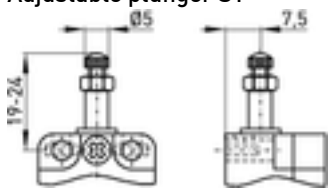

### Ordering details

Plunger

Type  
C 50 10/1S

Order no.  
49001001

Adjustable plunger ST

Type  
C 50 ST 10/1S

Order no.  
49005001

Adjustable plunger cap K